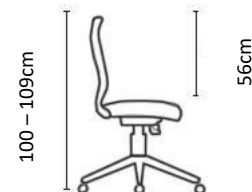

Features:

- 10 Year Warranty
- Weight Rating 150kg
- 5-Star Ergonomic Rating
- Quality Certification by BIFMA
- Height adjustable mesh headrest for the CAPRI Executive Option
- Premium black mesh backrest
- Padded, fully adjustable lumbar support
- Upholstered seat with high-density automotive grade moulded foam
- Seat depth adjustment from 45 to 50cm
- Multi-adjustable armrests, viz. height and width adjustable, while the arm pads can rotate inwards and outwards as well as slide backwards and forwards
- Weight-sensitive synchronous mechanism with 4 locking positions
- Seat height adjustment (floor to top of seat). Min 44cm, Max 53cm
- 680mm diameter black nylon 5 star base with 60mm castors
- CAPRI Executive and CAPRI Task chair options available
- Supplied flat-packed or fully assembled

CAPRI SPECIFICATIONS

[DOWNLOAD](#) Specification Sheet

Capri Executive

Capri Task

Chair Weight: 18-19kg