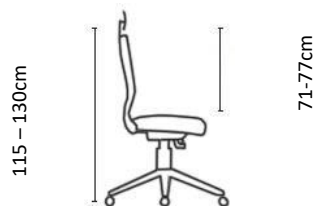

Comfort Guaranteed

The CAPRI ergonomic office chair is an executive or task chair that will complement any office environment. With a fully adjustable headrest and lumbar support, multi-adjustable armrests and a synchronous swivel & tilt mechanism with integrated seat depth adjustment, this high-tech office chair can easily be set up to suit any user. With a 5-Star ergonomic rating, the Capri has every modern ergonomic feature to ensure exceptional comfort.

Features:

- 10 Year Warranty
- Weight Rating 150kg
- 5-Star Ergonomic Rating
- Quality Certification by BIFMA
- Height adjustable mesh headrest for the CAPRI Executive Option
- Premium black mesh backrest
- Padded, fully adjustable lumbar support
- Upholstered seat with high-density automotive grade moulded foam
- Seat depth adjustment from 45 to 50cm
- Multi-adjustable armrests, viz. height and width adjustable, while the arm pads can rotate inwards and outwards as well as slide backwards and forwards
- Weight-sensitive synchronous mechanism with 4 locking positions
- Seat height adjustment (floor to top of seat). Min 44cm, Max 53cm
- 680mm diameter black nylon 5 star base with 60mm castors
- CAPRI Executive and CAPRI Task chair options available
- Supplied flat-packed or fully assembled

CAPRI SPECIFICATIONS

[DOWNLOAD](#) Specification Sheet

Capri Executive