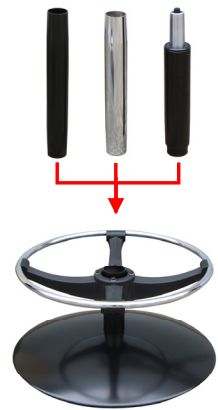

## Assembly Instructions - Disc and 5-Star Base Gaming Stools

**Tooling Requirements:** None

**Assembly time:** Approximately 10 seconds

a) Base (Disc or 5-Star)

b) Footring

c) Upper column

d) Seat & Backrest assembly

**Step 1:** Insert FOOTRING into BASE

**Step 2:** Twist and press

**Step 3:** Insert UPPER COLUMN

**Step 4:** Position SEAT & BACKREST assembly onto UPPER COLUMN

**Step 5:** Exert downward pressure or simply sit on the stool to complete assembly.