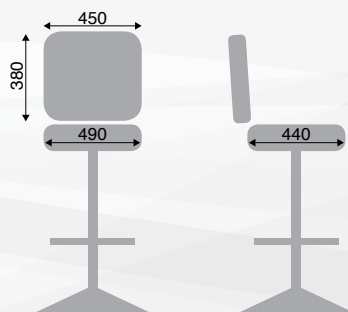

## FEATURES:

- Ergonomic design
- Automotive-grade moulded foam seat
- Protective edge on backrest
- Heavy-Duty swivel mechanism or gas-height adjustment

RB4KG-EG

SB4KG

SB5KG