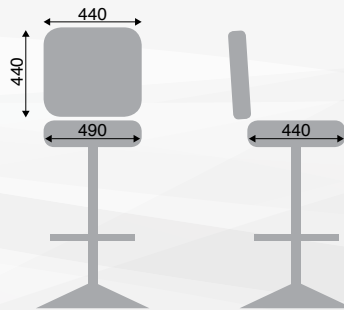

POSEIDON

RB100-EG

FEATURES:

- Ergonomic design
- Automotive-grade moulded foam seat
- Quick-Release seat
- Protective edge on seat
- Heavy-Duty swivel mechanism or gas-height adjustment
- Handle on backrest