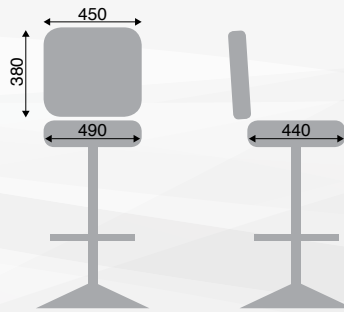

GALAXY

RB4KG-EG

FEATURES:

- Ergonomic design
- Automotive-grade moulded foam seat
- Protective edge on backrest
- Heavy-Duty swivel mechanism or gas-height adjustment

RB4KG-EG

SB4KG

SB5KG

COMFORT • DURABILITY • QUALITY