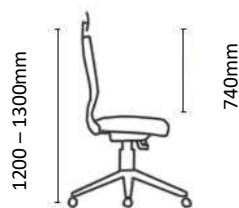

ACTIV SPECIFICATIONS

Activ Executive