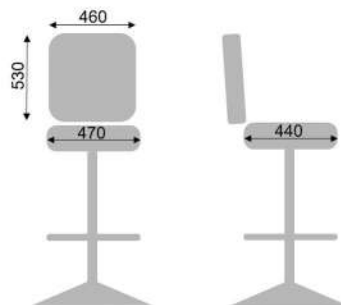

NEPTUNE Range

Gaming Stools and Casino Seating

FEATURES:

- High contoured backrest for improved back support
- Automotive-grade moulded foam seat
- PVC protective edge on seat
- Quick-Release seat
- Heavy-Duty swivel mechanism or gas-height adjustment
- Handle on backrest
- Powdercoated, chrome or brass-plated finish
- Fabric, vinyl or leather upholstery options
- 7 Year warranty (T&C's apply)

COMFORT * DURABILITY * QUALITY

AUSTRALIA
Karo Australia Pty Ltd
info@karo.com.au

SOUTH AFRICA
Karo Manufacturing (Pty) Ltd
info@karo.co.za

www.karo.com.au